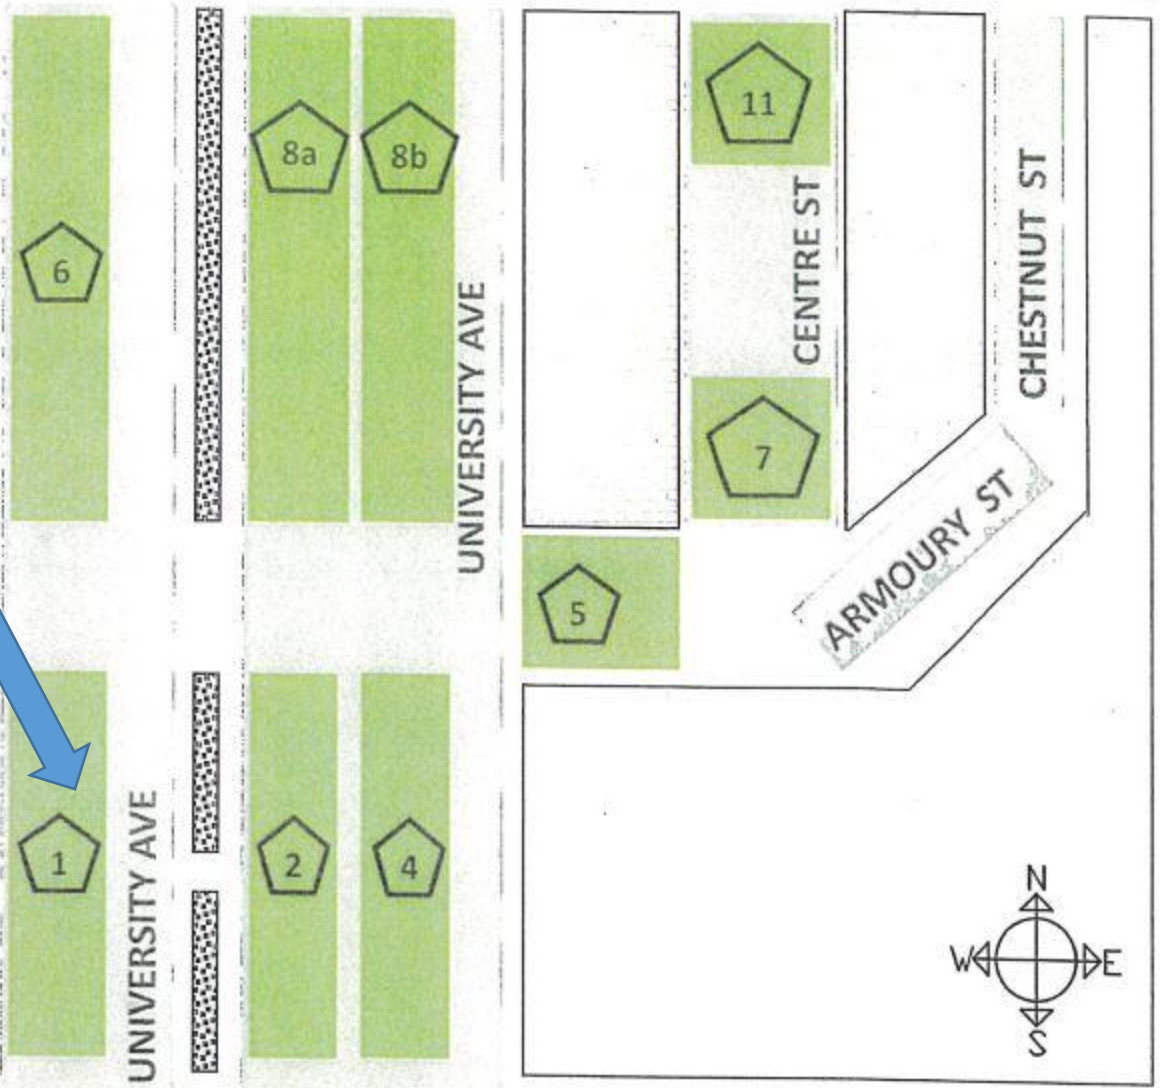

LABOUR DAY 2019 PARADE SECTIONS MAP

DUNDAS STREET West

Ironworkers are #1 this year in the parade line up.
 Ironworkers are going first.
 Everyone should arrive around 7:30am to get merchandise.
 The parade starts marching at 9:30am sharp.

Parade Route
 (Queen & University to Queen & Dufferin then South to CNE)

QUEEN STREET WEST